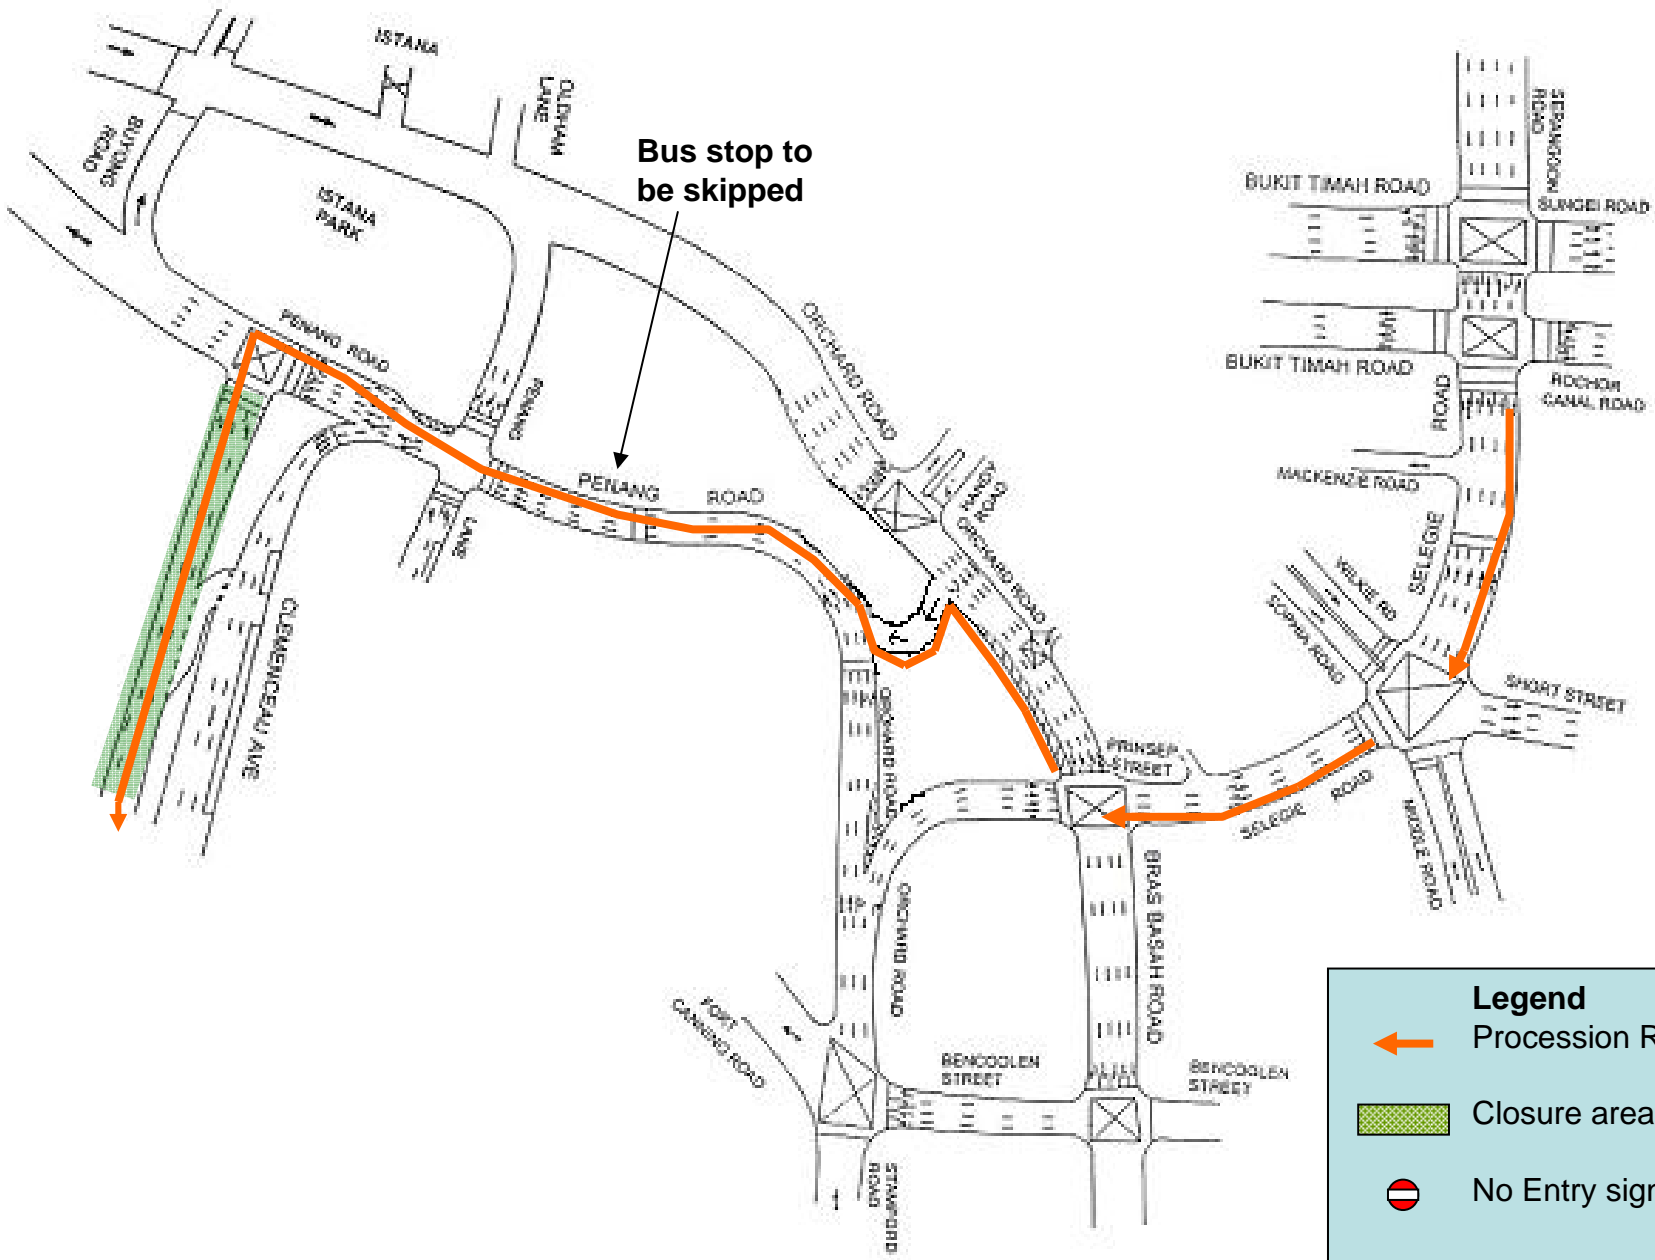

Thaipusam 2007

Legend

- ← Procession Route
- Closure area
- No Entry signs

Bus stop to be skipped

Legend

-  Procession Route
-  Closure area
-  No Entry signs

Legend

-  Procession Route
-  Closure area
-  No Entry signs
-  No waiting sign