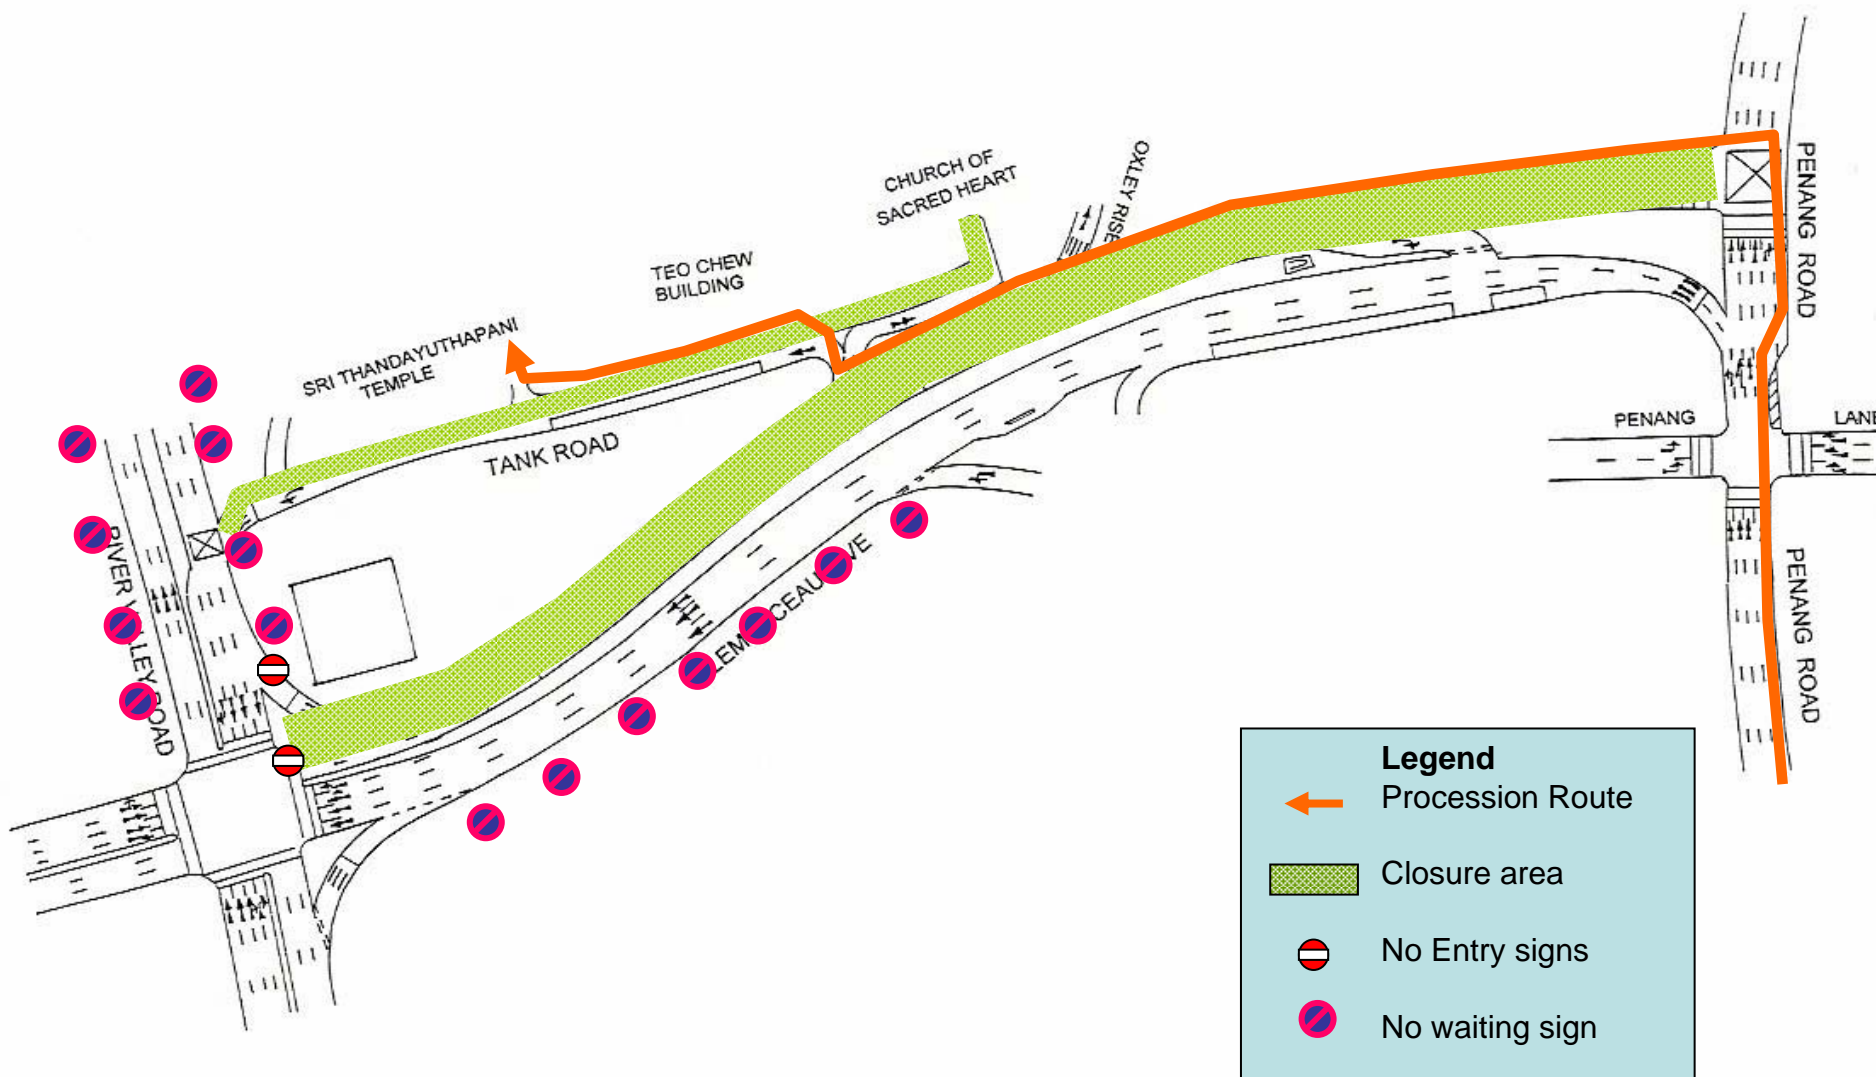

Thaipusam 2007

Legend

- ← Procession Route
- Closure area
- No Entry signs

Bus stop to be skipped

Legend

-  Procession Route
-  Closure area
-  No Entry signs

Legend

-  Procession Route
-  Closure area
-  No Entry signs
-  No waiting sign