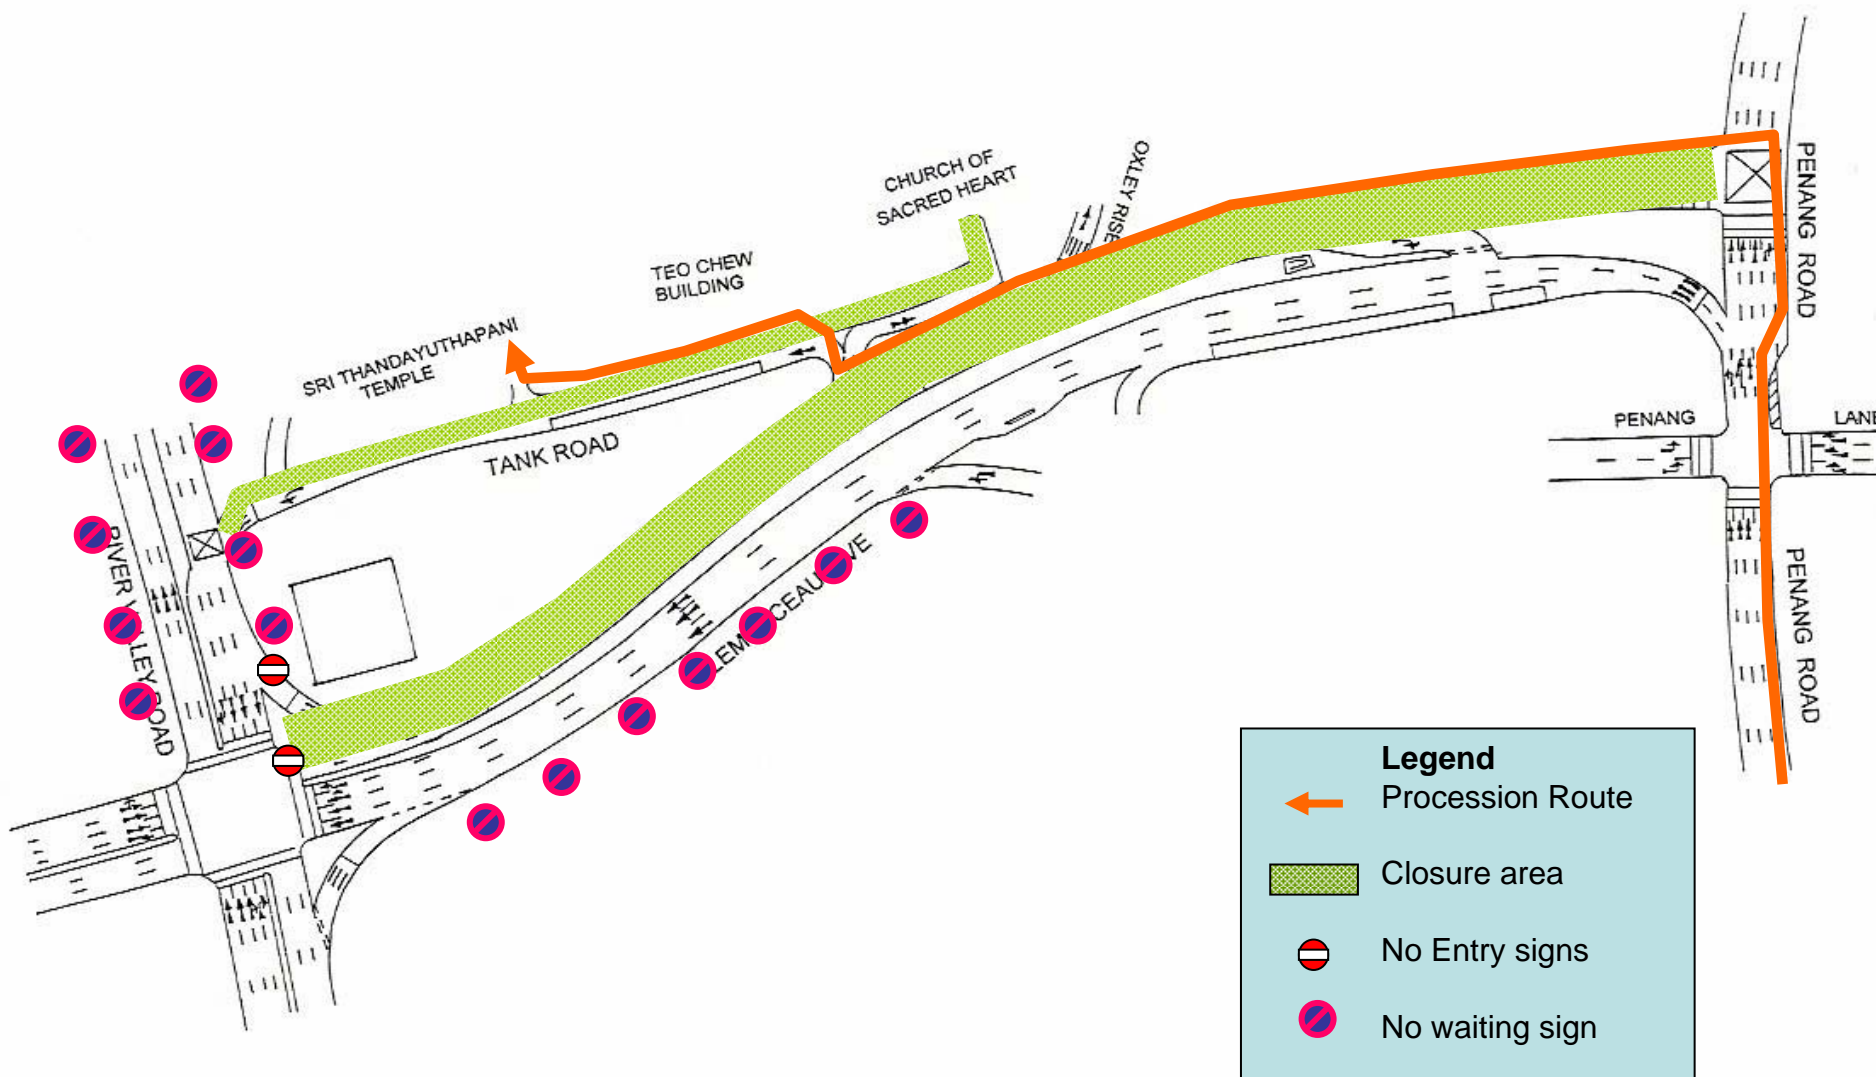

Thaipusam 2007

Legend

- ← Procession Route
- Closure area
- No Entry signs

Legend

-  Procession Route
-  Closure area
-  No Entry signs
-  No waiting sign